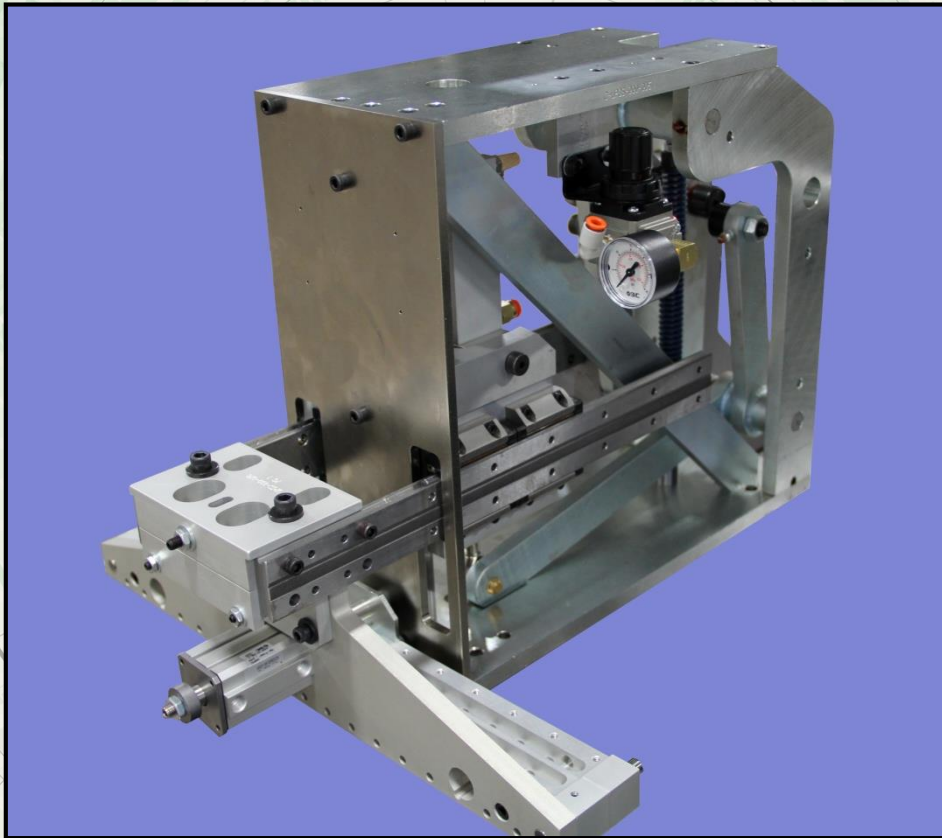

AGR
THE ARTHUR G RUSSELL COMPANY

UP-3G High-Speed Pick & Place Unit

Specifications

- Cam operated
- Heavy duty design
- Integratable into any chassis
- Strokes up to 6" horizontal 3" vertical
- Up to 100 cycles per minute